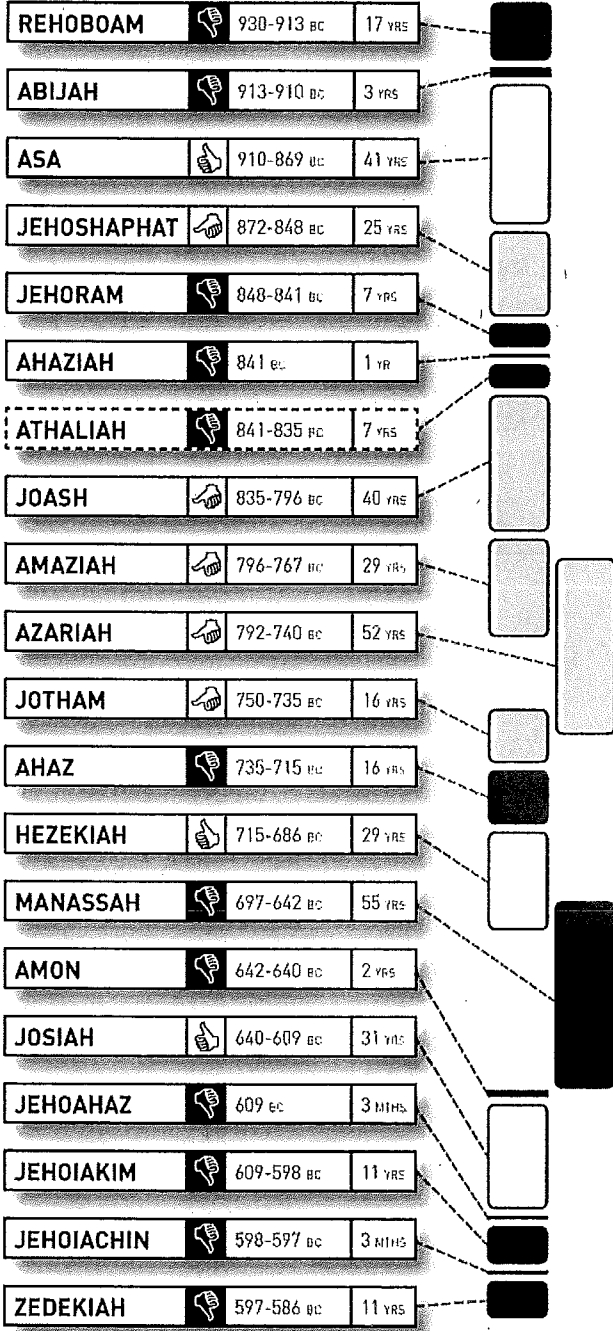

Ezekiel was born ~623, one year into Josiah's reforms (622-609)

Jeremiah was ~20yrs older than Ezekiel; he began ministering in ~627, so Ezekiel would have been familiar with him and his preaching

Daniel was taken captive in 605, as a teenager, so he was very close to the same age as Ezekiel

THE KINGS OF JUDAH & ISRAEL

FROM 1 & 2 KINGS

© 2009 Mark Barry Please do not republish without permission, but feel free to copy for personal use

SAUL		1050-1010 BC	40 YRS
DAVID		1010-970 BC	40 YRS
SOLOMON		970-930 BC	40 YRS

KINGS OF JUDAH

REHOBOAM		930-913 BC	17 YRS
ABIJAH		913-910 BC	3 YRS
ASA		910-869 BC	41 YRS
JEHOSHAPHAT		872-848 BC	25 YRS
JEHORAM		848-841 BC	7 YRS
AHAZIAH		841 BC	1 YR
ATHALIAH		841-835 BC	7 YRS
JOASH		835-796 BC	40 YRS
AMAZIAH		796-767 BC	29 YRS
AZARIAH		792-740 BC	52 YRS
JOTHAM		750-735 BC	16 YRS
AHAZ		735-715 BC	16 YRS
HEZEKIAH		715-686 BC	29 YRS
MANASSAH		697-642 BC	55 YRS
AMON		642-640 BC	2 YRS
JOSIAH		640-609 BC	31 YRS
JEHOAHAZ		609 BC	3 MONTHS
JEHOIAKIM		609-598 BC	11 YRS
JEHOIACHIN		598-597 BC	3 MONTHS
ZEDEKIAH		597-586 BC	11 YRS

KINGDOM DIVIDES (922 BC)

KINGS OF ISRAEL

JEROBOAM I		930-909 BC	22 YRS
NADAB		909-908 BC	2 YRS
BAASHA		908-886 BC	24 YRS
ELAH		886-885 BC	2 YRS
ZIMRI		885 BC	7 DAYS
TIBNI		885-880 BC	5 YRS
OMRI		885-874 BC	11 YRS
AHAB		874-853 BC	21 YRS
AHAZIAH		853-852 BC	1 YR
JORAM		852-841 BC	11 YRS
JEHU		841-814 BC	28 YRS
JEHOAHAZ		814-798 BC	17 YRS
JEHOASH		798-782 BC	16 YRS
JEROBOAM II		793-753 BC	41 YRS
ZECHARIAH		753 BC	6 MONTHS
SHALLUM		752 BC	1 MONTH
MENAHEM		752-742 BC	10 YRS
PEKAHIAH		742-740 BC	2 YRS
PEKAH*		752-732 BC	20 YRS
HOSHEA		732-722 BC	9 YRS