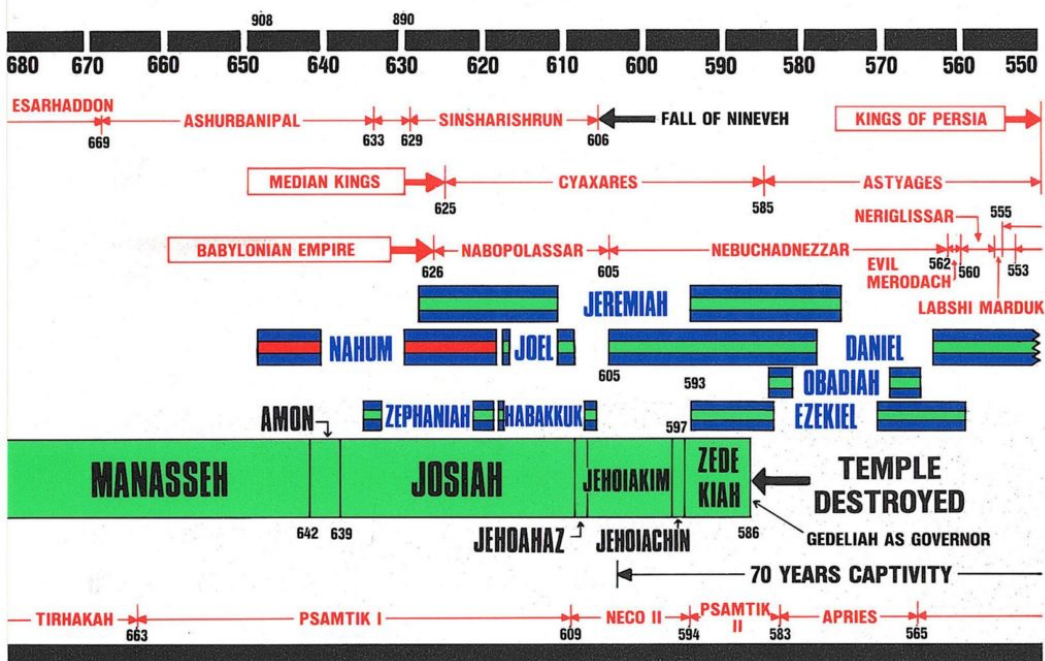

THE KINGS AND PROPHETS

OF ISRAEL AND JUDAH

KEY

940 Years B.C.

- █ Nations around Israel
- █ Kings of Judah
- █ Kings of Israel
- █ Prophets (no book)
- █ Prophets to Nations
- █ Prophets to Israel
- █ Prophets to Judah
- █ Judah after Captivity

Ezekiel was born ~623, one year into Josiah's reforms (622-609)

Jeremiah was ~20yrs older than Ezekiel; he began ministering in ~627, so Ezekiel would have been familiar with him and his preaching

Daniel was taken captive in 605, as a teenager, so he was very close to the same age as Ezekiel

THE KINGS OF JUDAH & ISRAEL

FROM 1 & 2 KINGS

© 2009 Mark Barry Please do not republish without permission, but feel free to copy for personal use

SAUL		1050-1010 BC	40 YRS
DAVID		1010-970 BC	40 YRS
SOLOMON		970-930 BC	40 YRS

KINGDOM DIVIDES (922 BC)

KINGS OF ISRAEL

JEROBOAM I		930-909 BC	22 YRS
NADAB		909-908 BC	2 YRS
BAASHA		908-886 BC	24 YRS
ELAH		886-885 BC	2 YRS
ZIMRI		885 BC	7 DAYS
TIBNI		885-880 BC	5 YRS
OMRI		885-874 BC	11 YRS
AHAB		874-853 BC	21 YRS
AHAZIAH		853-852 BC	1 YR
JORAM		852-841 BC	11 YRS
JEHU		841-814 BC	28 YRS
JEHOAHAZ		814-798 BC	17 YRS
JEHOASH		798-782 BC	16 YRS
JEROBOAM II		793-753 BC	41 YRS
ZECHARIAH		753 BC	6 MONTHS
SHALLUM		752 BC	1 MONTH
MENAHEM		752-742 BC	10 YRS
PEKAHIAH		742-740 BC	2 YRS
PEKAH*		752-732 BC	20 YRS
HOSHEA		732-722 BC	9 YRS