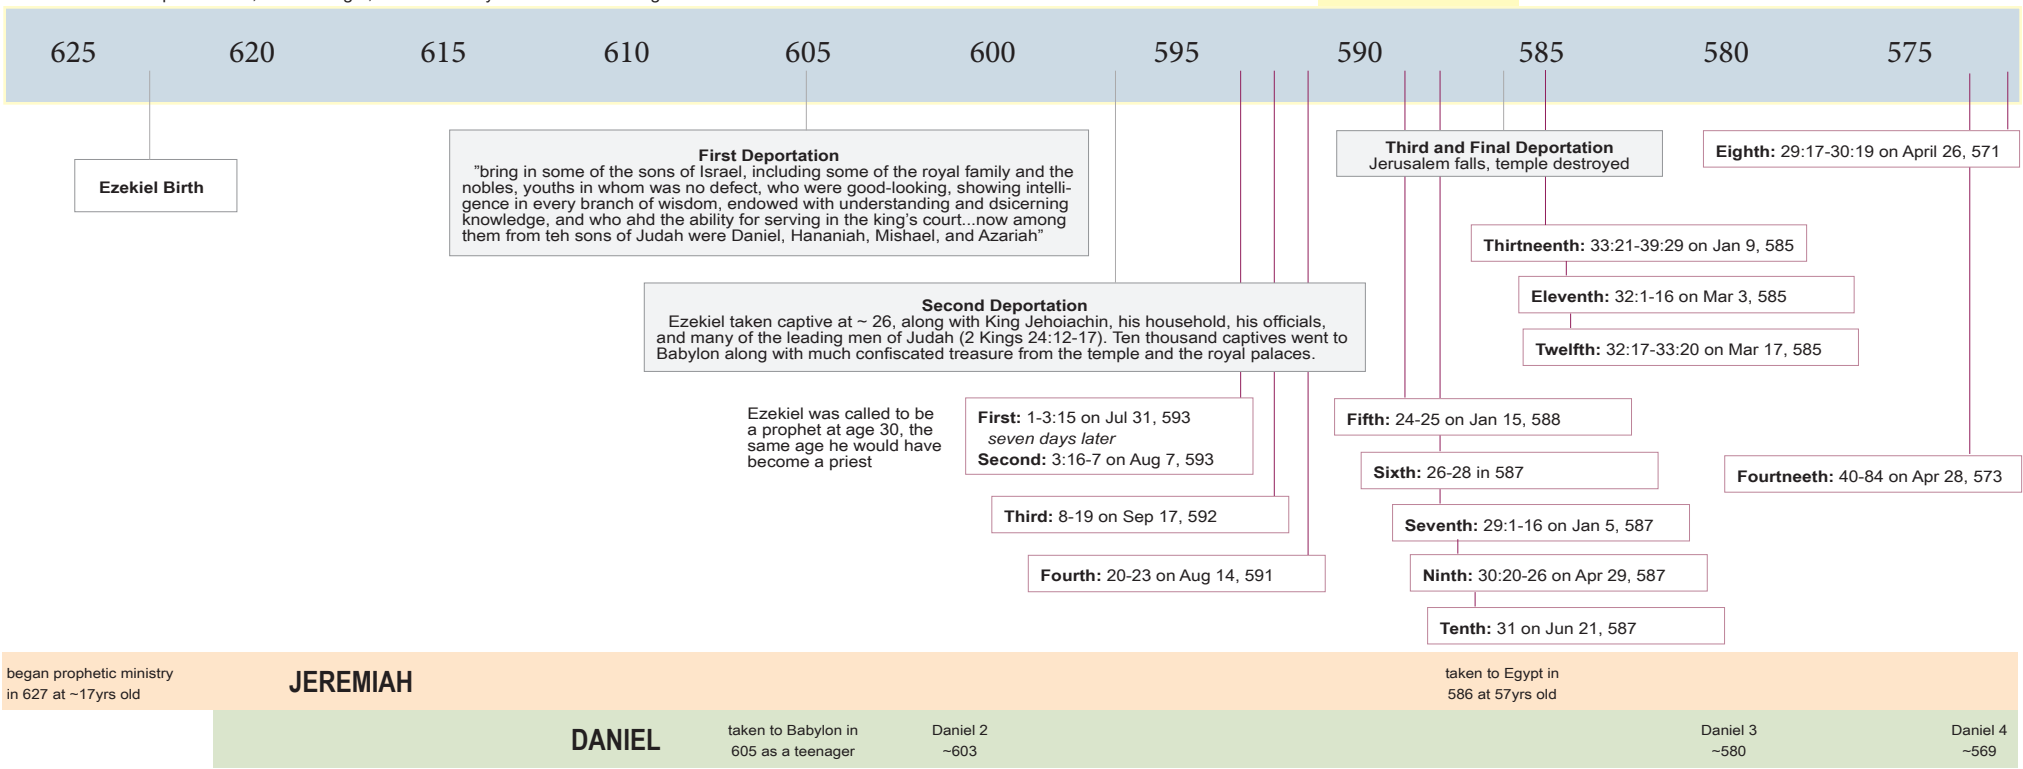

THE KINGS AND PROPHETS

OF ISRAEL AND JUDAH

KEY

940 Years B.C.

- █ Nations around Israel
- █ Kings of Judah
- █ Kings of Israel
- █ Prophets (no book)
- █ Prophets to Nations
- █ Prophets to Israel
- █ Prophets to Judah
- █ Judah after Captivity

Ezekiel was born ~623, one year into Josiah's reforms (622-609)

Jeremiah was ~20yrs older than Ezekiel; he began ministering in ~627, so Ezekiel would have been familiar with him and his preaching

Daniel was taken captive in 605, as a teenager, so he was very close to the same age as Ezekiel

THE KINGS OF JUDAH & ISRAEL

FROM 1 & 2 KINGS

© 2009 Mark Barry Please do not republish without permission, but feel free to copy for personal use

SAUL		1050-1010 BC	40 YRS
DAVID		1010-970 BC	40 YRS
SOLOMON		970-930 BC	40 YRS

KINGDOM DIVIDES (922 BC)

KINGS OF ISRAEL

JEROBOAM I		930-909 BC	22 YRS
NADAB		909-908 BC	2 YRS
BAASHA		908-886 BC	24 YRS
ELAH		886-885 BC	2 YRS
ZIMRI		885 BC	7 DAYS
TIBNI		885-880 BC	5 YRS
OMRI		885-874 BC	11 YRS
AHAB		874-853 BC	21 YRS
AHAZIAH		853-852 BC	1 YR
JORAM		852-841 BC	11 YRS
JEHU		841-814 BC	28 YRS
JEHOAHAZ		814-798 BC	17 YRS
JEHOASH		798-782 BC	16 YRS
JEROBOAM II		793-753 BC	41 YRS
ZECHARIAH		753 BC	6 MONTHS
SHALLUM		752 BC	1 MONTH
MENAHEM		752-742 BC	10 YRS
PEKAHIAH		742-740 BC	2 YRS
PEKAH*		752-732 BC	20 YRS
HOSHEA		732-722 BC	9 YRS