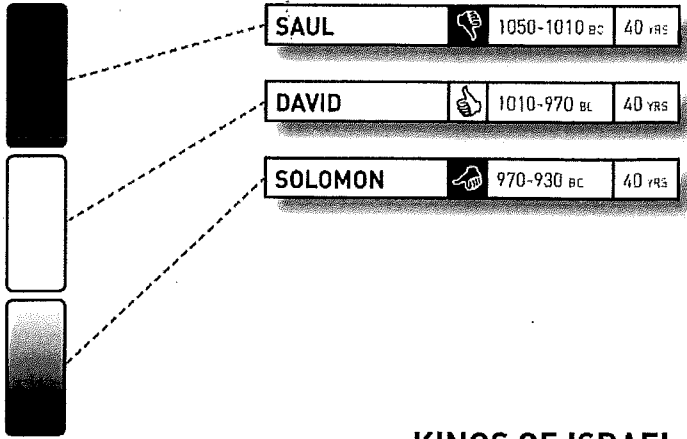

Ezekiel was born ~623, one year into Josiah's reforms (622-609)

Jeremiah was ~20yrs older than Ezekiel; he began ministering in ~627, so Ezekiel would have been familiar with him and his preaching

Daniel was taken captive in 605, as a teenager, so he was very close to the same age as Ezekiel

THE KINGS OF JUDAH & ISRAEL

FROM 1 & 2 KINGS

© 2009 Mark Barry Please do not republish without permission, but feel free to copy for personal use

SAUL		1050-1010 BC	40 YRS
DAVID		1010-970 BC	40 YRS
SOLOMON		970-930 BC	40 YRS