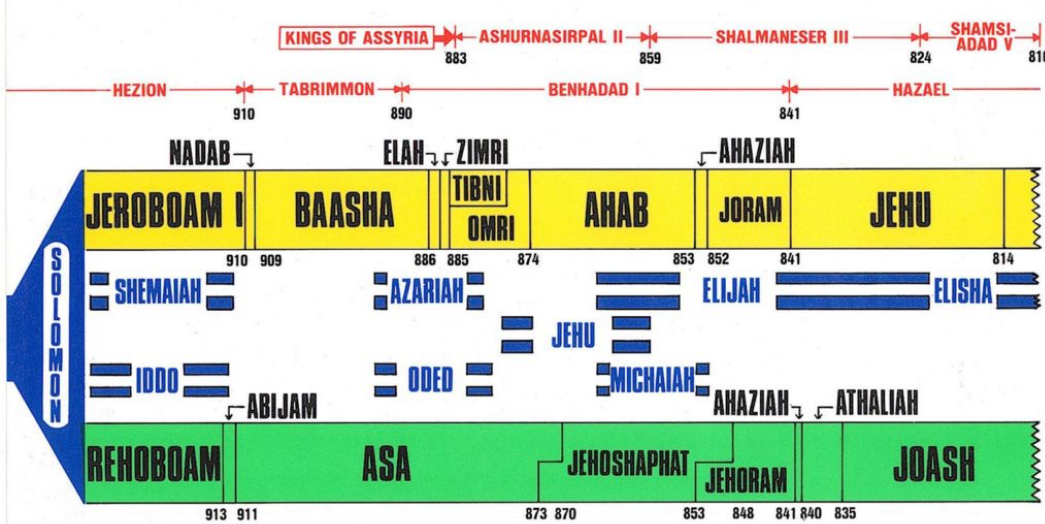

THE KINGS AND PROPHETS

OF ISRAEL AND JUDAH

KEY

940 Years B.C.

- █ Nations around Israel
- █ Kings of Judah
- █ Kings of Israel
- █ Prophets (no book)
- █ Prophets to Nations
- █ Prophets to Israel
- █ Prophets to Judah
- █ Judah after Captivity

Ezekiel was born ~623, one year into Josiah's reforms (622-609)

Jeremiah was ~20yrs older than Ezekiel; he began ministering in ~627, so Ezekiel would have been familiar with him and his preaching

Daniel was taken captive in 605, as a teenager, so he was very close to the same age as Ezekiel

THE KINGS OF JUDAH & ISRAEL

FROM 1 & 2 KINGS

© 2009 Mark Barry Please do not republish without permission, but feel free to copy for personal use

SAUL		1050-1010 BC	40 YRS
DAVID		1010-970 BC	40 YRS
SOLOMON		970-930 BC	40 YRS

KINGDOM DIVIDES (922 BC)

KINGS OF ISRAEL

JEROBOAM I		930-909 BC	22 YRS
NADAB		909-908 BC	2 YRS
BAASHA		908-886 BC	24 YRS
ELAH		886-885 BC	2 YRS
ZIMRI		885 BC	7 DAYS
TIBNI		885-880 BC	5 YRS
OMRI		885-874 BC	11 YRS
AHAB		874-853 BC	21 YRS
AHAZIAH		853-852 BC	1 YR
JORAM		852-841 BC	11 YRS
JEHU		841-814 BC	28 YRS
JEHOAHAZ		814-798 BC	17 YRS
JEHOASH		798-782 BC	16 YRS
JEROBOAM II		793-753 BC	41 YRS
ZECHARIAH		753 BC	6 MONTHS
SHALLUM		752 BC	1 MONTH
MENAHEM		752-742 BC	10 YRS
PEKAHIAH		742-740 BC	2 YRS
PEKAH*		752-732 BC	20 YRS
HOSHEA		732-722 BC	9 YRS