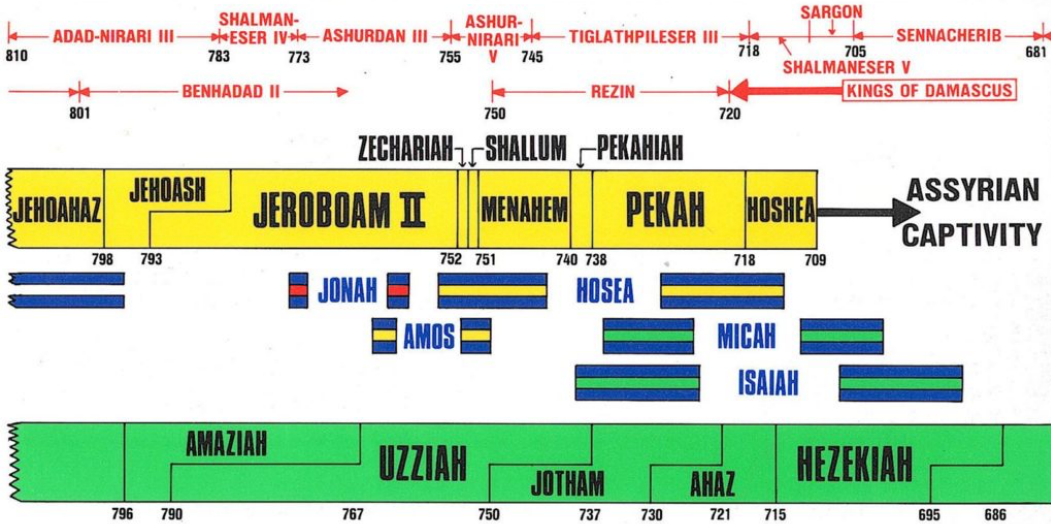

THE KINGS AND PROPHETS

OF ISRAEL AND JUDAH

KEY

940 Years B.C.

- █ Nations around Israel
- █ Kings of Judah
- █ Kings of Israel
- █ Prophets (no book)
- █ Prophets to Nations
- █ Prophets to Israel
- █ Prophets to Judah
- █ Judah after Captivity

Ezekiel was born ~623, one year into Josiah's reforms (622-609)

Jeremiah was ~20yrs older than Ezekiel; he began ministering in ~627, so Ezekiel would have been familiar with him and his preaching

Daniel was taken captive in 605, as a teenager, so he was very close to the same age as Ezekiel

THE KINGS OF JUDAH & ISRAEL

FROM 1 & 2 KINGS

© 2009 Mark Barry Please do not republish without permission, but feel free to copy for personal use

SAUL		1050-1010 BC	40 YRS
DAVID		1010-970 BC	40 YRS
SOLOMON		970-930 BC	40 YRS

KINGDOM DIVIDES (922 BC)

KINGS OF ISRAEL

JEROBOAM I		930-909 BC	22 YRS
NADAB		909-908 BC	2 YRS
BAASHA		908-886 BC	24 YRS
ELAH		886-885 BC	2 YRS
ZIMRI		885 BC	7 DAYS
TIBNI		885-880 BC	5 YRS
OMRI		885-874 BC	11 YRS
AHAB		874-853 BC	21 YRS
AHAZIAH		853-852 BC	1 YR
JORAM		852-841 BC	11 YRS
JEHU		841-814 BC	28 YRS
JEHOAHAZ		814-798 BC	17 YRS
JEHOASH		798-782 BC	16 YRS
JEROBOAM II		793-753 BC	41 YRS
ZECHARIAH		753 BC	6 MONTHS
SHALLUM		752 BC	1 MONTH
MENAHEM		752-742 BC	10 YRS
PEKAHIAH		742-740 BC	2 YRS
PEKAH*		752-732 BC	20 YRS
HOSHEA		732-722 BC	9 YRS