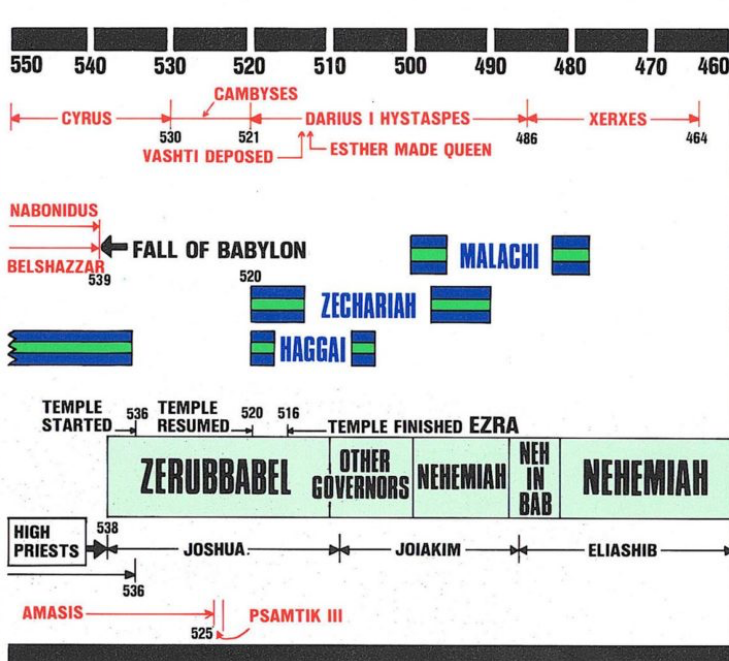

THE KINGS AND PROPHETS

OF ISRAEL AND JUDAH

KEY

940 Years B.C.

- █ Nations around Israel
- █ Kings of Judah
- █ Kings of Israel
- █ Prophets (no book)
- █ Prophets to Nations
- █ Prophets to Israel
- █ Prophets to Judah
- █ Judah after Captivity

THE KINGS OF JUDAH & ISRAEL

FROM 1 & 2 KINGS

© 2009 Mark Barry Please do not republish without permission, but feel free to copy for personal use

SAUL		1050-1010 BC	40 YRS
DAVID		1010-970 BC	40 YRS
SOLOMON		970-930 BC	40 YRS

KINGDOM DIVIDES (922 BC)

KINGS OF ISRAEL

JEROBOAM I		930-909 BC	22 YRS
NADAB		909-908 BC	2 YRS
BAASHA		908-886 BC	24 YRS
ELAH		886-885 BC	2 YRS
ZIMRI		885 BC	7 DAYS
TIBNI		885-880 BC	5 YRS
OMRI		885-874 BC	11 YRS
AHAB		874-853 BC	21 YRS
AHAZIAH		853-852 BC	1 YR
JORAM		852-841 BC	11 YRS
JEHU		841-814 BC	28 YRS
JEHOAHAZ		814-798 BC	17 YRS
JEHOASH		798-782 BC	16 YRS
JEROBOAM II		793-753 BC	41 YRS
ZECHARIAH		753 BC	6 MONTHS
SHALLUM		752 BC	1 MONTH
MENAHEM		752-742 BC	10 YRS
PEKAHIAH		742-740 BC	2 YRS
PEKAH*		752-732 BC	20 YRS
HOSHEA		732-722 BC	9 YRS