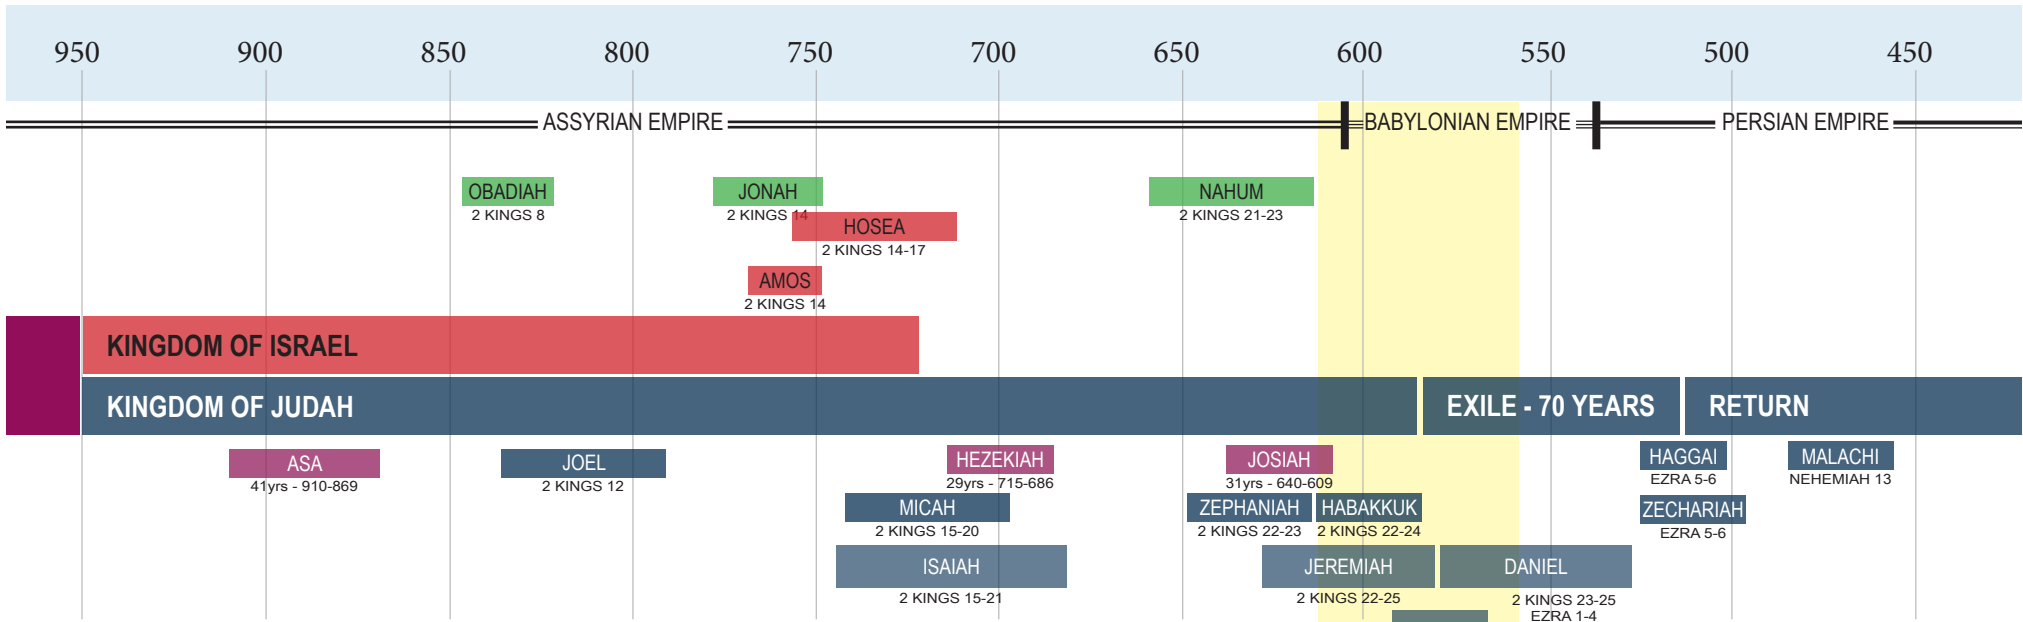

THE KINGS AND PROPHETS

OF ISRAEL AND JUDAH

KEY

940 Years B.C.

- █ Nations around Israel
- █ Kings of Judah
- █ Kings of Israel
- █ Prophets (no book)
- █ Prophets to Nations
- █ Prophets to Israel
- █ Prophets to Judah
- █ Judah after Captivity

Ezekiel was born ~623, one year into Josiah's reforms (622-609)

Jeremiah was ~20yrs older than Ezekiel; he began ministering in ~627, so Ezekiel would have been familiar with him and his preaching

Daniel was taken captive in 605, as a teenager, so he was very close to the same age as Ezekiel

THE KINGS OF JUDAH & ISRAEL

FROM 1 & 2 KINGS

© 2009 Mark Barry Please do not republish without permission, but feel free to copy for personal use

SAUL		1050-1010 BC	40 YRS
DAVID		1010-970 BC	40 YRS
SOLOMON		970-930 BC	40 YRS

KINGDOM DIVIDES (922 BC)

KINGS OF ISRAEL

JEROBOAM I		930-909 BC	22 YRS
NADAB		909-908 BC	2 YRS
BAASHA		908-886 BC	24 YRS
ELAH		886-885 BC	2 YRS
ZIMRI		885 BC	7 DAYS
TIBNI		885-880 BC	5 YRS
OMRI		885-874 BC	11 YRS
AHAB		874-853 BC	21 YRS
AHAZIAH		853-852 BC	1 YR
JORAM		852-841 BC	11 YRS
JEHU		841-814 BC	28 YRS
JEHOAHAZ		814-798 BC	17 YRS
JEHOASH		798-782 BC	16 YRS
JEROBOAM II		793-753 BC	41 YRS
ZECHARIAH		753 BC	6 MONTHS
SHALLUM		752 BC	1 MONTH
MENAHEM		752-742 BC	10 YRS
PEKAHIAH		742-740 BC	2 YRS
PEKAH*		752-732 BC	20 YRS
HOSHEA		732-722 BC	9 YRS